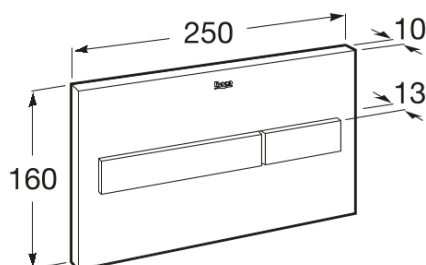

IN-WALL

PL7 DUAL - Dual flush operating plate for concealed cistern

DIMENSIONS

Length 250 mm
Height 160 mm

COLOURS AND FINISHES

6 Matt Black

PRICE (VAT INCLUDED)

£83.33

TECHNICAL DRAWINGS

FEATURES

Number of buttons: 2

Recommended for public spaces

BOUGHT TOGETHER FREQUENTLY

BASIC TANK LH with AG valve (under window) concealed cistern for back-to-wall WCs

8901212A1

BASIC TANK L with AG valve (under window) 820mm high concealed cistern for back-to-wall WCs

8901212A0

Duplo WC L with AG valve (under window) 820mm high concealed cistern and frame for wall-hung WCs

8901210A0

BASIC TANK COMPACT with AG valve (80mm cistern) concealed cistern for back-to-wall WCs

8900802A0

DUPLO WC COMPACT with AG valve (80mm cistern) concealed cistern and frame for wall-hung WCs

8900800A0

In-Wall

Systems that combine efficiency and technology, turning them into solutions that look after the design and adapt perfectly to the space concerned. Innovation and the avant-garde join forces to guarantee the best features, where convenience, saving and style are to be found in every detail.